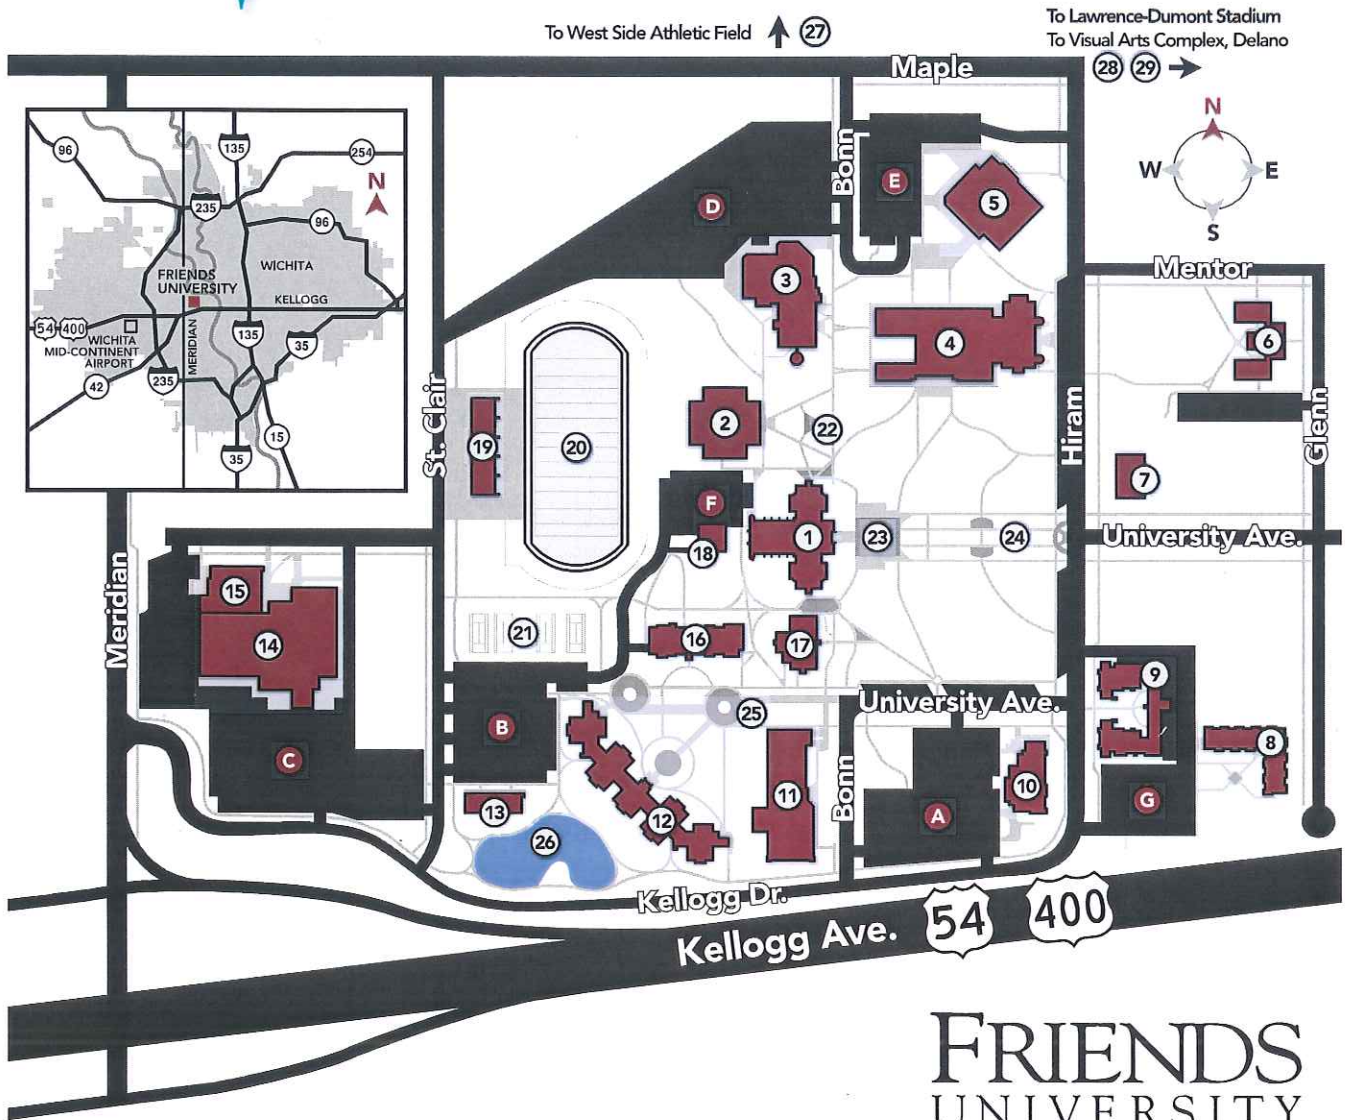

Campus map

To West Side Athletic Field ↑ 27

To Lawrence-Dumont Stadium
To Visual Arts Complex, Delano → 28 29

On-campus Facilities

- 19. Adair-Austin Stadium
- 11. Casado Campus Center (CCC)
- 24. Centennial Lane
- 16. College of Adult and Professional Studies/Information Technology Facility
- 1. Davis Administration Building (DAV)
- 18. Energy Center/Security Office
- 13. Falcon Flats
- 6. Falcon Glenn
- 22. Flag Court
- 9. Friends Village
- 15. Garvey Art Center (ART)
- 5. Olive White Garvey Business and Technology Building (BTB)
- 14. Garvey Physical Education Center (GPE)
- 12. Green Residence Hall

- 20. Hoyt Athletic Field and Dr. Biff Green Track
- 21. Forrest C. Lattner Tennis Courts
- 10. Marriage & Family Therapy Facility and Center on Family Living (MFT)
- 26. Paul's Pond
- 3. William Penn Science Building and Sebitts Science Hall (SCI)
- 25. Dr. Katherine Pennington Circle of Friends Plaza
- 7. President's Home
- 4. Riney Fine Arts Center and Sebitts Fine Arts Addition (RFA)
- 23. Rose Window Plaza
- 8. J.R. and Gertrude Smith Apartments
- 2. Edmund Stanley Library (LIB)
- 17. Sumpter Hall

Off-campus Facilities

- 28. Lawrence-Dumont Stadium
- 29. Visual Arts Complex, Delano
- 27. West Side Athletic Field

Parking Lots

- A. Parking Lot A
- B. Parking Lot B
- C. Parking Lot C
- D. Parking Lot D
- E. Parking Lot E
- F. Parking Lot F
- G. Parking Lot G

Off-campus Facilities

Lawrence-Dumont Stadium

- Baseball Home Field

Visual Arts Complex, Delano

- Future Home of Art Department, Classrooms and Gallery
- Select Visual Arts Classes

West Side Athletic Field